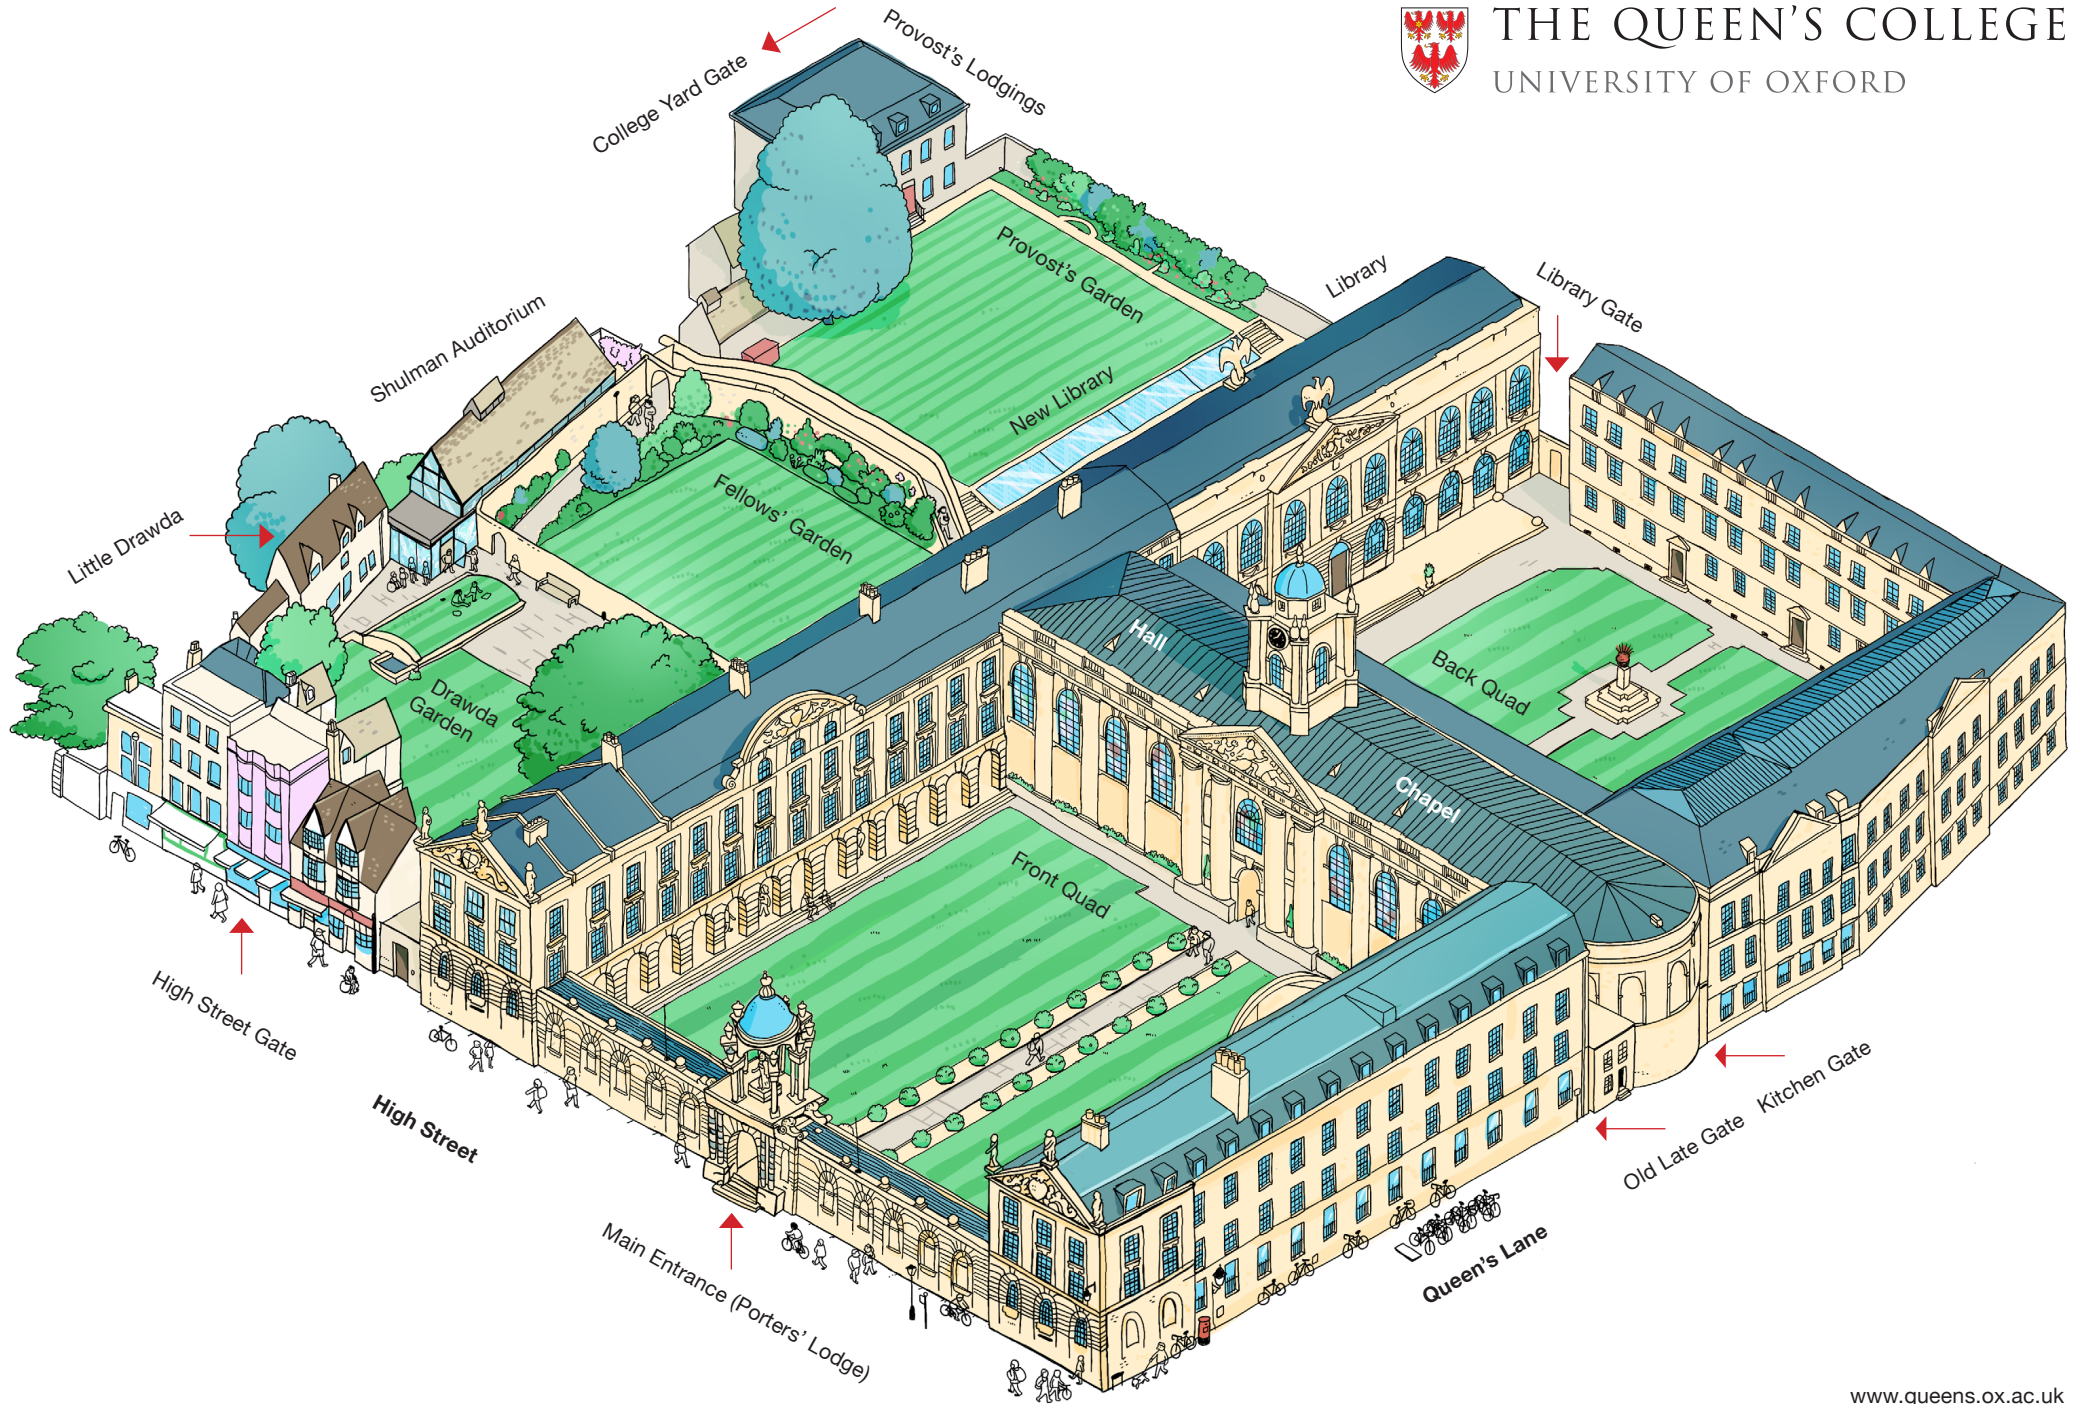

THE QUEEN'S COLLEGE

UNIVERSITY OF OXFORD

Welcome to The Queen's College

A Porter is always on duty in the Lodge.
 This main entrance is locked between 21.00 and 7.00 but the Porter can be summoned by an external bell or by calling 01865 279120. Visitors can be given a key fob to use the two accessible entrances 24 hours a day.

THE QUEEN'S COLLEGE
UNIVERSITY OF OXFORD

Queen's College Carrodus Quad

Fob access through the entrance gate
Entrance gate locks on closure
Please vacate your room by 10 am
No smoking

Queen's Lane Entrance