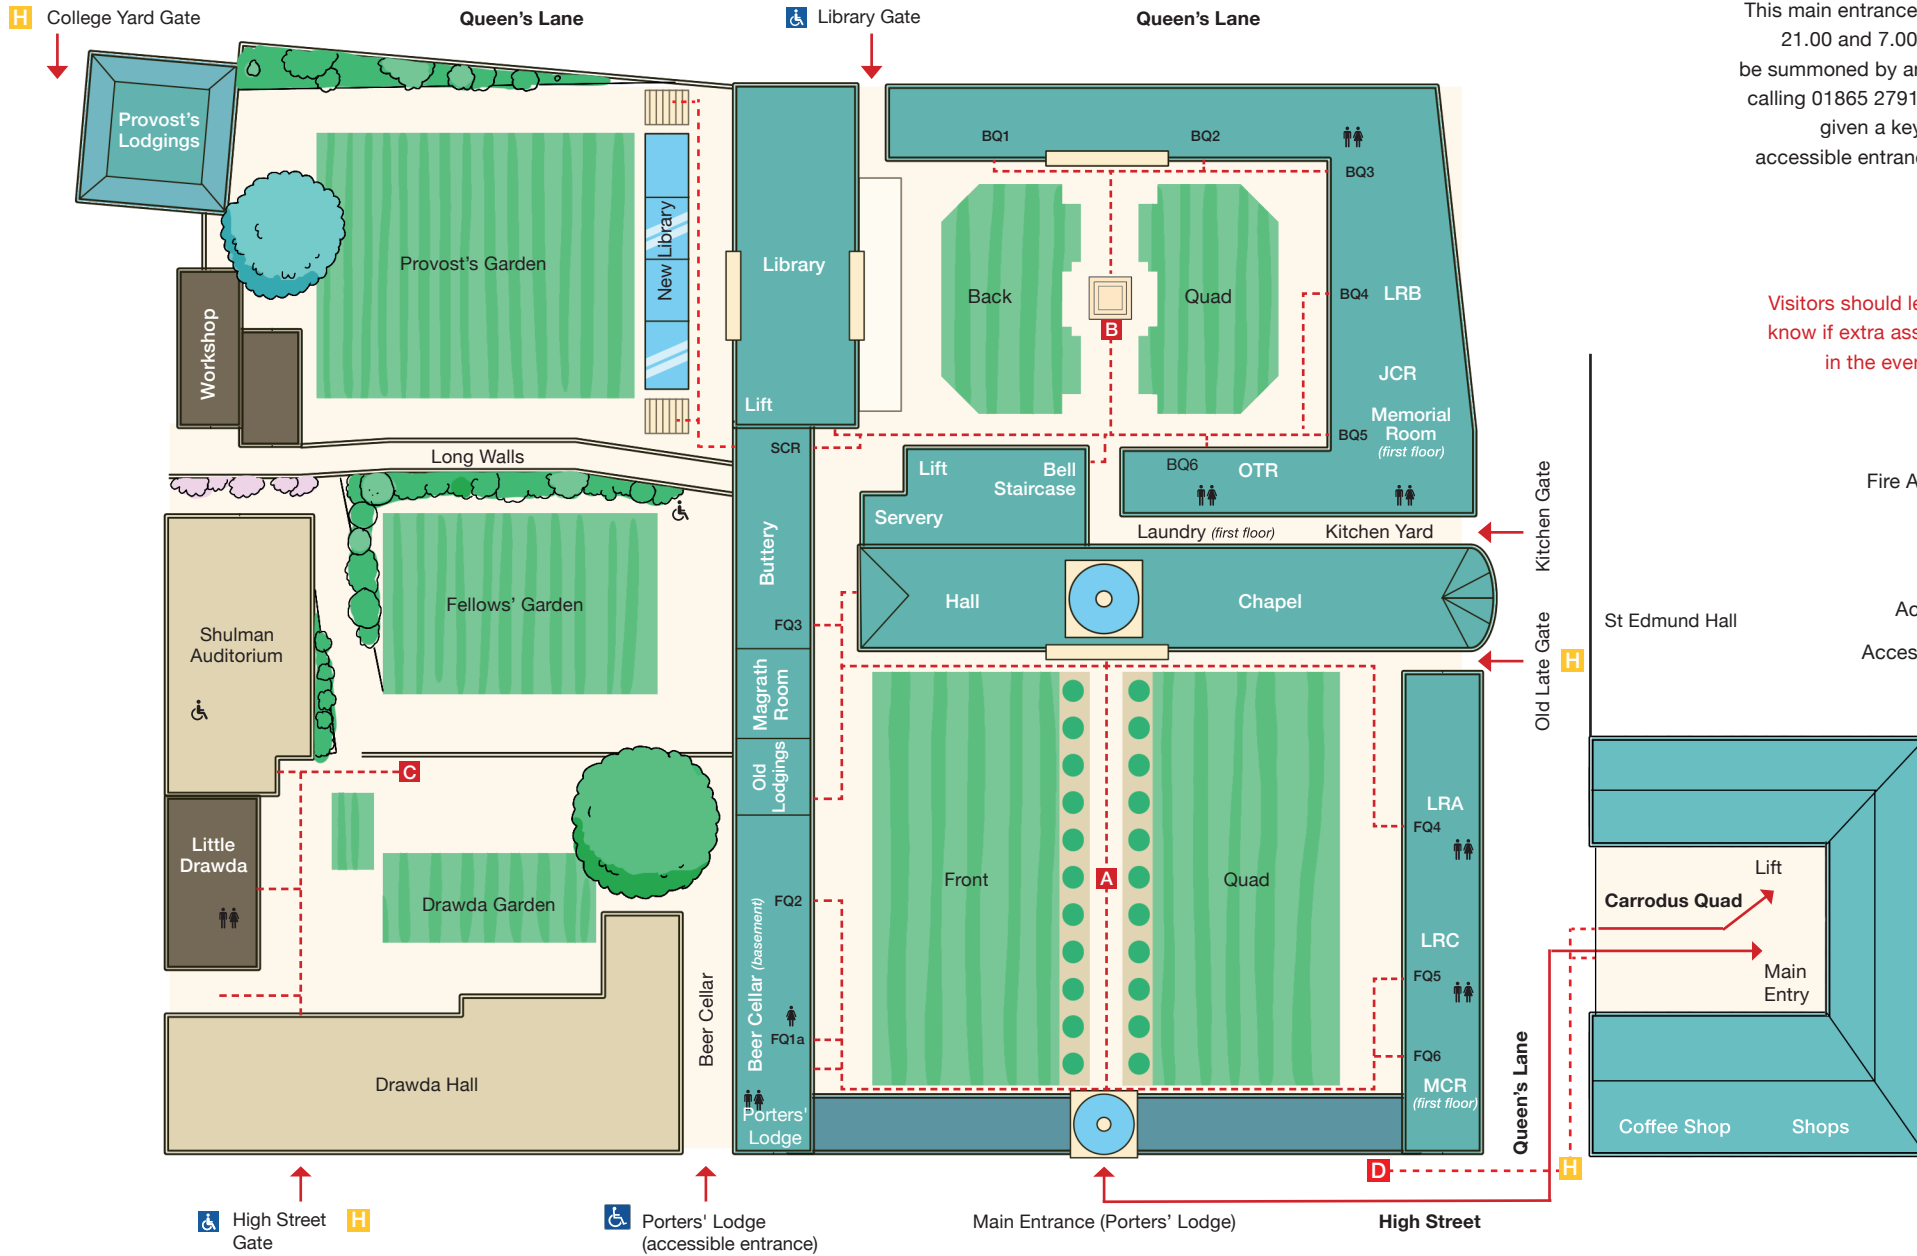

THE QUEEN'S COLLEGE

UNIVERSITY OF OXFORD

Welcome to The Queen's College

A Porter is always on duty in the Lodge.
 This main entrance is locked between 21.00 and 7.00 but the Porter can be summoned by an external bell or by calling 01865 279120. Visitors can be given a key fob to use the two accessible entrances 24 hours a day.

Emergencies

Visitors should let the Lodge Porter know if extra assistance is required in the event of an emergency.

Key

- Fire Assembly Point **A** - - -
- Unisex Toilet 
- Female Toilet 
- Accessible Toilet 
- Accessible Entrance 
- Hydrant **H**

THE QUEEN'S COLLEGE
UNIVERSITY OF OXFORD

Queen's College Carrodus Quad

Fob access through the entrance gate
Entrance gate locks on closure
Please vacate your room by 10 am
No smoking

Queen's Lane Entrance