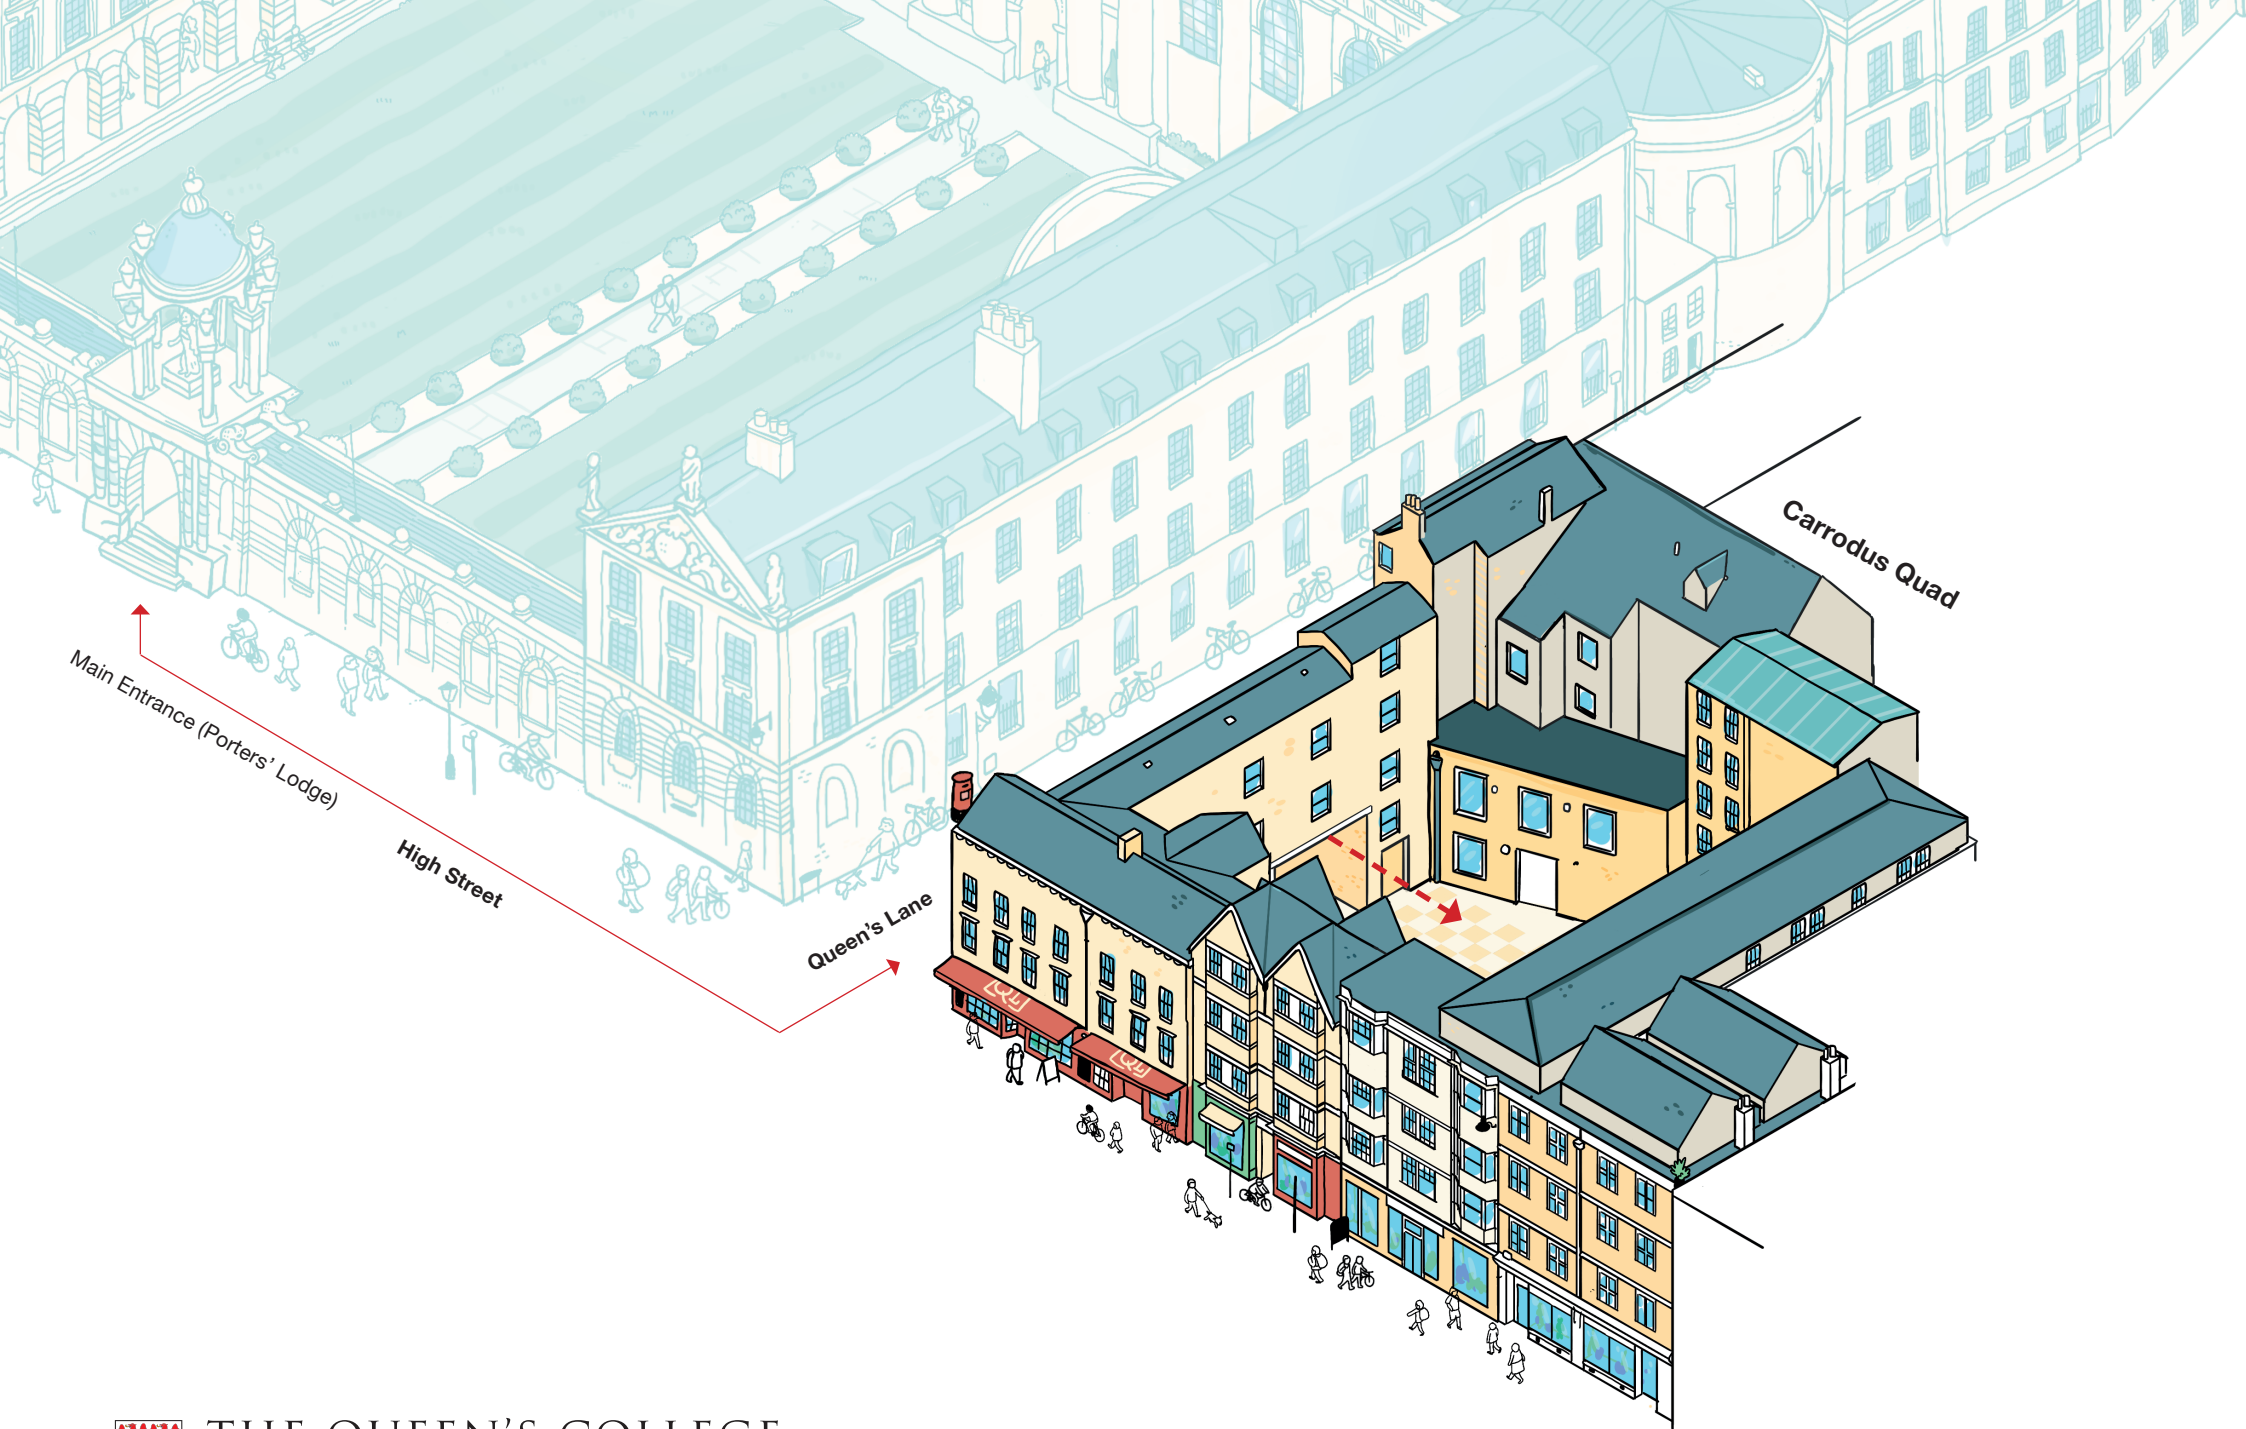

THE QUEEN'S COLLEGE

UNIVERSITY OF OXFORD

Welcome to The Queen's College

A Porter is always on duty in the Lodge.
 This main entrance is locked between 21.00 and 7.00 but the Porter can be summoned by an external bell or by calling 01865 279120. Visitors can be given a key fob to use the two accessible entrances 24 hours a day.

THE QUEEN'S COLLEGE
UNIVERSITY OF OXFORD

Queen's College Carrodus Quad

Fob access through the entrance gate
Entrance gate locks on closure
Please vacate your room by 10 am
No smoking

Queen's Lane Entrance